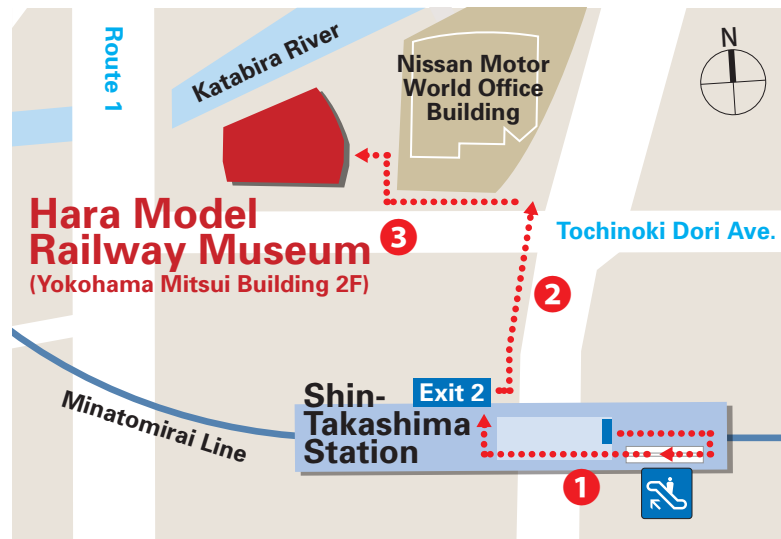

Access to the Hara Model Railway Museum from Shin-Takashima Station

Those who use the escalator from Shin-Takashima Station

- 1 Please take Exit 2 immediately after exiting the ticket gate
- 2 Cross the pedestrian crossing on Minato Mirai Boulevard and proceed to the Nissan Global Headquarters side
- 3 The Hara Model Railway Museum is located on the 2nd floor of the Yokohama Mitsui Building next to the Nissan Global Headquarters.

Those who use the elevator from Shin-Takashima Station

- 1 Take the B elevator on the right after exiting the ticket gate to the 1st floor
- 2 Turn left at the pedestrian crossing on Minato Mirai Boulevard and proceed toward the Nissan Global Headquarters
- 3 The Hara Model Railway Museum is located on the 2nd floor of the Yokohama Mitsui Building next to the Nissan Global Headquarters.