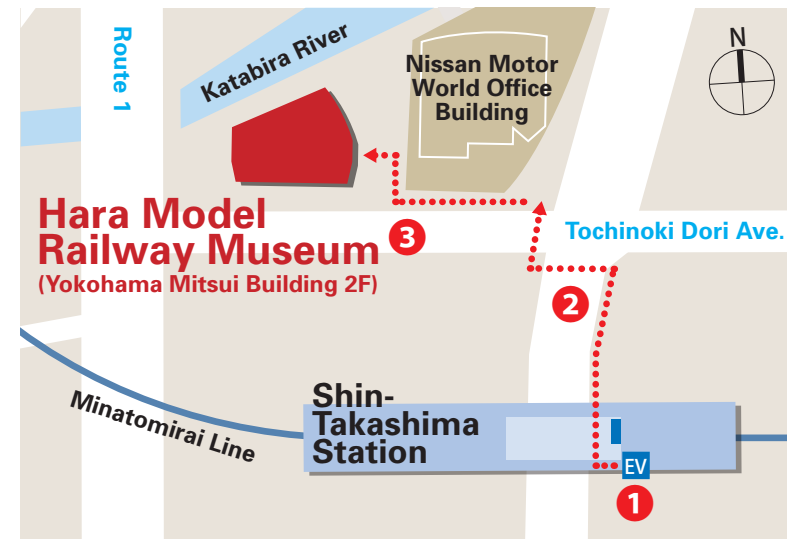

Access to the Hara Model Railway Museum from Shin-Takashima Station

Those who use the escalator from Shin-Takashima Station

- 1 Please take Exit 2 immediately after exiting the ticket gate
- 2 Cross the pedestrian crossing on Minato Mirai Boulevard and proceed to the Nissan Global Headquarters side
- 3 The Hara Model Railway Museum is located on the 2nd floor of the Yokohama Mitsui Building next to the Nissan Global Headquarters.

Those who use the elevator from Shin-Takashima Station

- 1 Take the B elevator on the right after exiting the ticket gate to the 1st floor
- 2 Turn left at the pedestrian crossing on Minato Mirai Boulevard and proceed toward the Nissan Global Headquarters
- 3 The Hara Model Railway Museum is located on the 2nd floor of the Yokohama Mitsui Building next to the Nissan Global Headquarters.